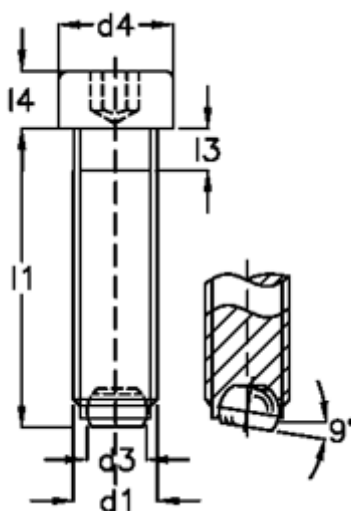

Data Sheet

Article number: 2092762711B
Description: E+G Screws with ball
GN 606-M6-40-VN

Measures

d1	= M6
d2	= 4.0
d3	= 3.2
d4	= 10
Internal hexagon	= 5.0
l1	= 40
l3	= 3.0
l4	= 6